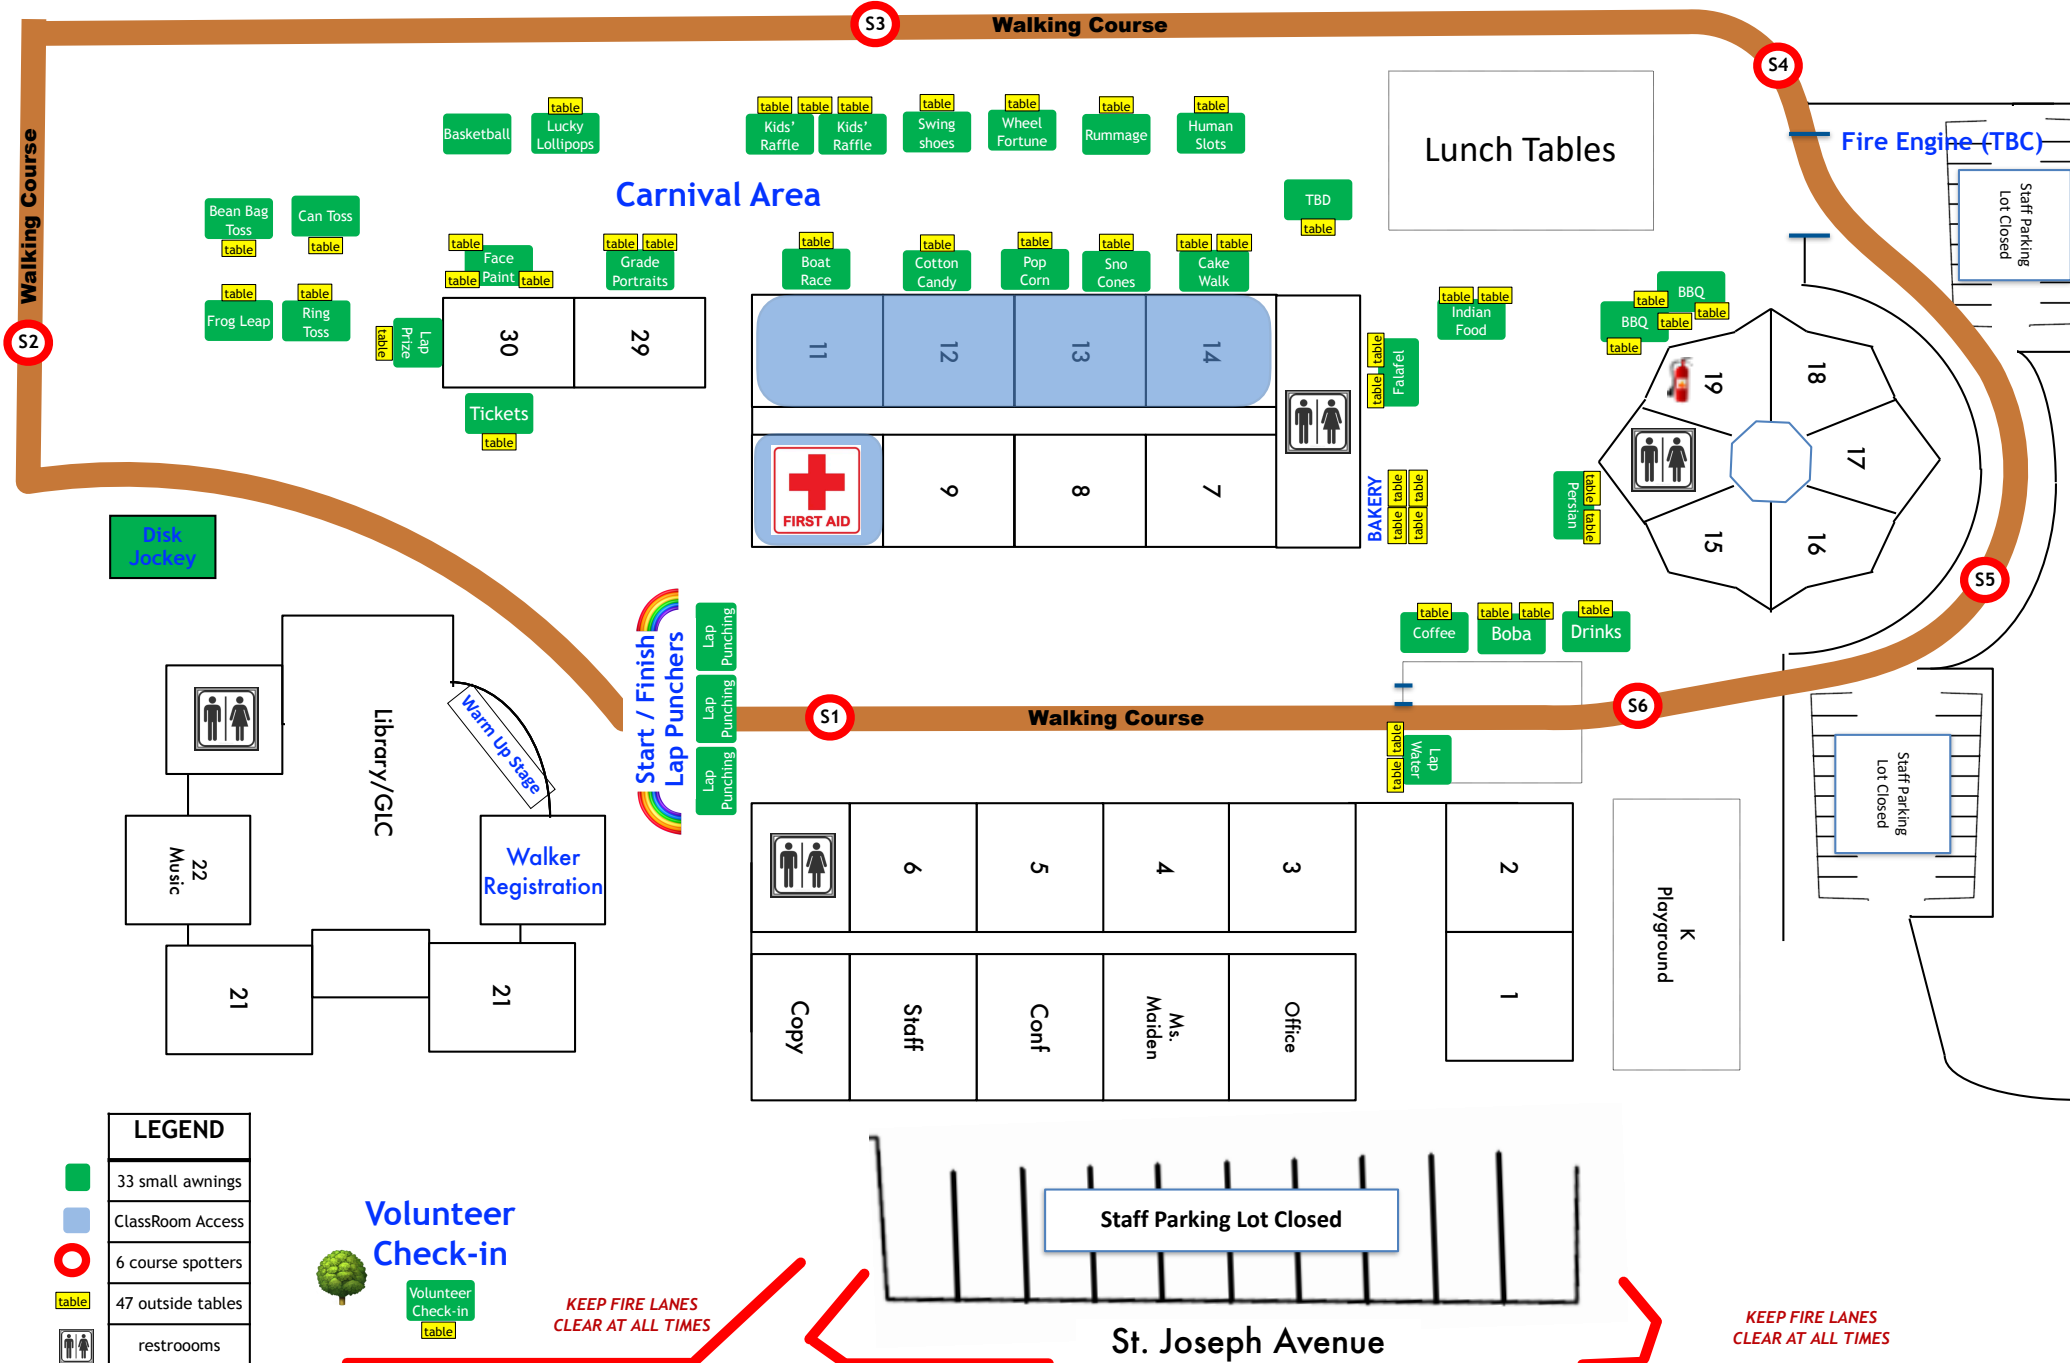

Walk-a-Thon 2026 - Saturday April 25

Montclaire's Annual Walk-A-Thon

1160 St Joseph Ave, Los Altos

Benefiting the Montclaire Parent Teacher Organization

table table
Korean

| LEGEND | |
|--------|-------------------|
| | 33 small awnings |
| | ClassRoom Access |
| | 6 course spotters |
| | 47 outside tables |
| | restrooms |

Volunteer Check-in

Volunteer Check-in
table

KEEP FIRE LANES CLEAR AT ALL TIMES

St. Joseph Avenue

KEEP FIRE LANES CLEAR AT ALL TIMES